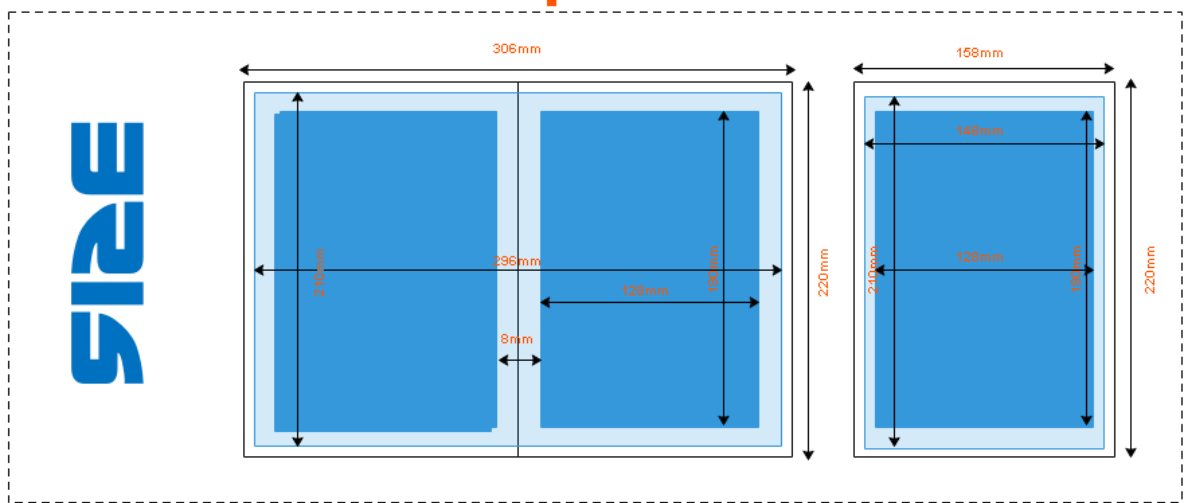

### Material Specifications

**SIZE**

**DPS or Double Page Spread - Landscape Orientation**  
 Bleed (mm) - 306 x 220  
 Trim (mm) - 296 x 210  
 Type (mm) - 376 x 190

**PLEASE NOTE** - There needs to be a gap of at least 8mm in between the two type areas to ensure that your text does not get cut off in the fold of the FutureGuide.

**Full Page - Portrait Orientation**  
 Bleed (mm) - 158 x 220  
 Trim (mm) - 148 x 210  
 Type (mm) - 128 x 190

**TECHNICAL SPECIFICATIONS**

- > PDF postscript files - PDFX1 or the equivalent will be expected
- > No JPEG files will be accepted
- > High resolution files of 300dpi
- > CMYK files - NO spot colours or RGB colours
- > When sending material with white overprint or knockouts, the overprint should be off
- > Fonts and high resolution images must be embedded